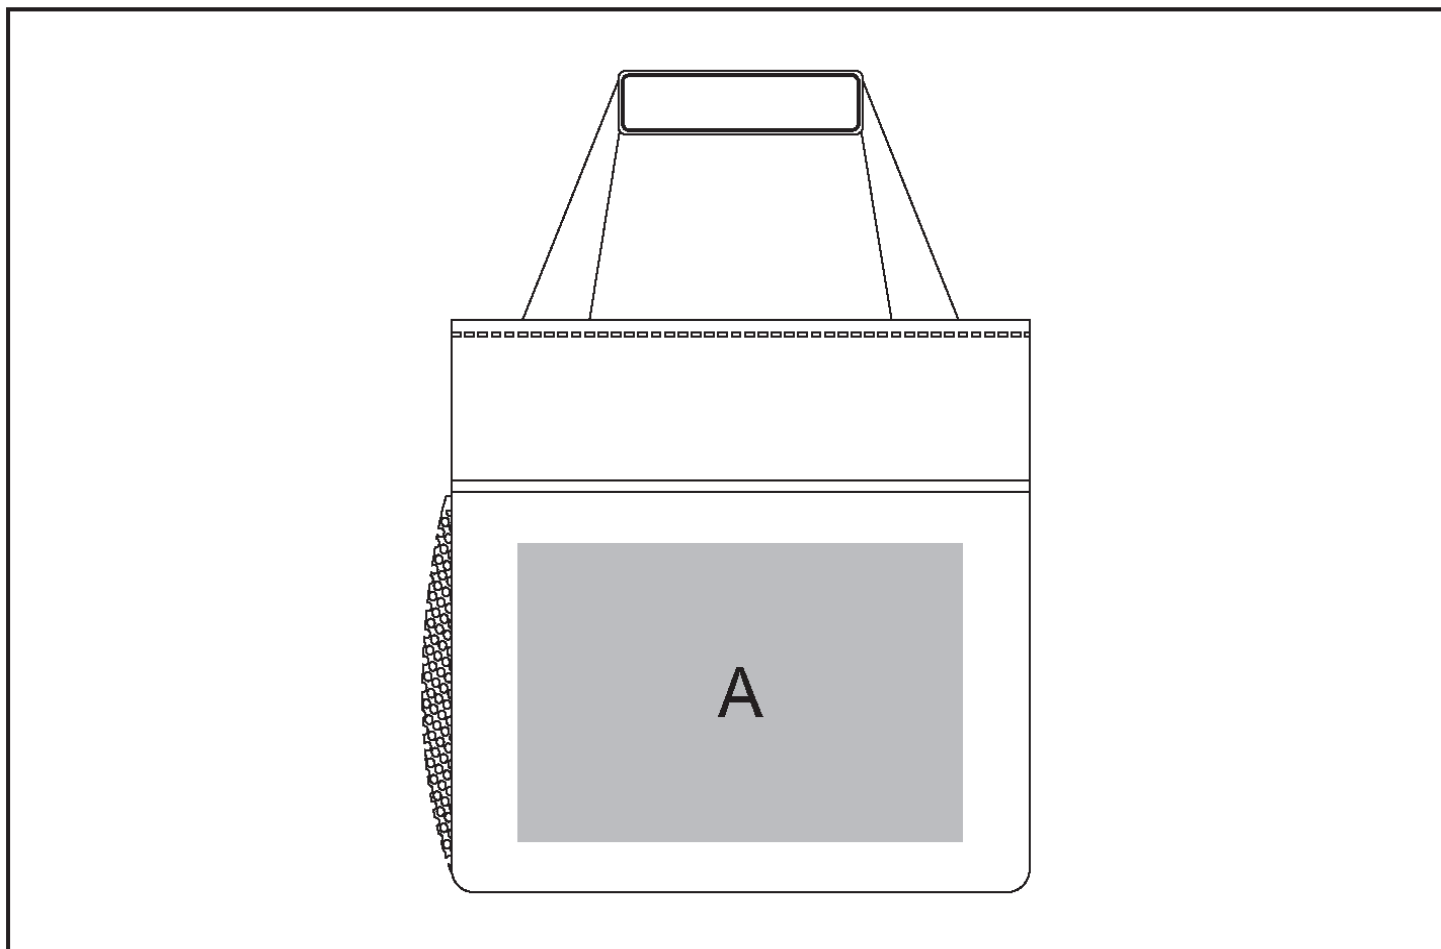

COOL-5125

Iceberg 16-Can Lunch Cooler

Also available in

Check Logo24
guide and t's & c's

Need to know:

- Includes 1-Colour, 1-Position Screen Print (setup fee applies)
- Texture will affect the screen print
- No Solid Blocks for DDT

Branding Options:

Position	Branding Method (Branding Code)	No. of Colours	Dimension
A	Screen Print (SA)	6 Colours	200mm wide x 130mm high
A	Digital Direct Transfer (DDT-D)	Full Colour	105mm wide x 74mm high
A	Digital Direct Transfer (DDT-A)	Full Colour	140mm wide x 95mm high